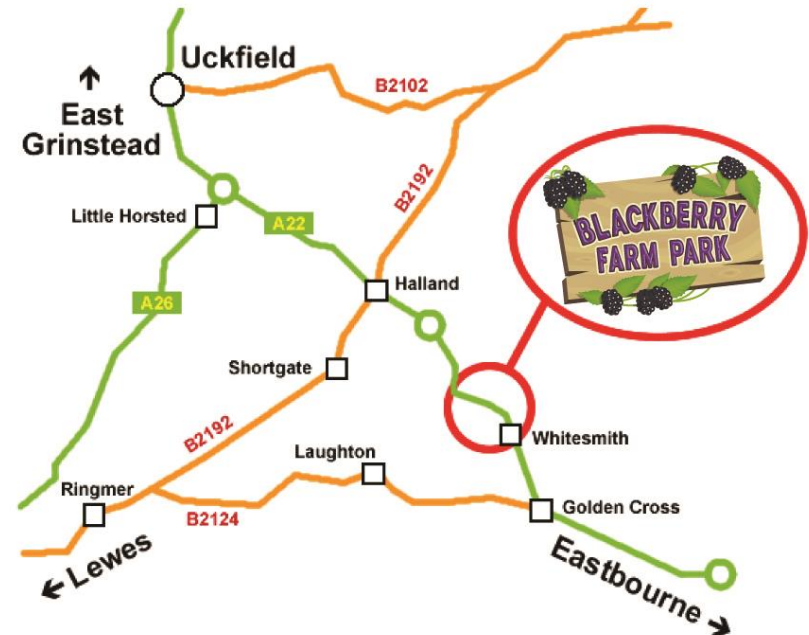

How to Find Us

You'll find us on the A22, heading towards Eastbourne

Blackberry Farm Park
Whitesmith Nr Lewes
East Sussex
BN8 6JD

Email: info@blackberry-farm.co.uk

Tel: 01825 872912

If you are using a satnav, please use the postcode BN8 6JD but do not turn off the A22, otherwise you will end up down a bumpy track. Our large signs on either side of the driveway will indicate your arrival.

You will also find directions on our website.